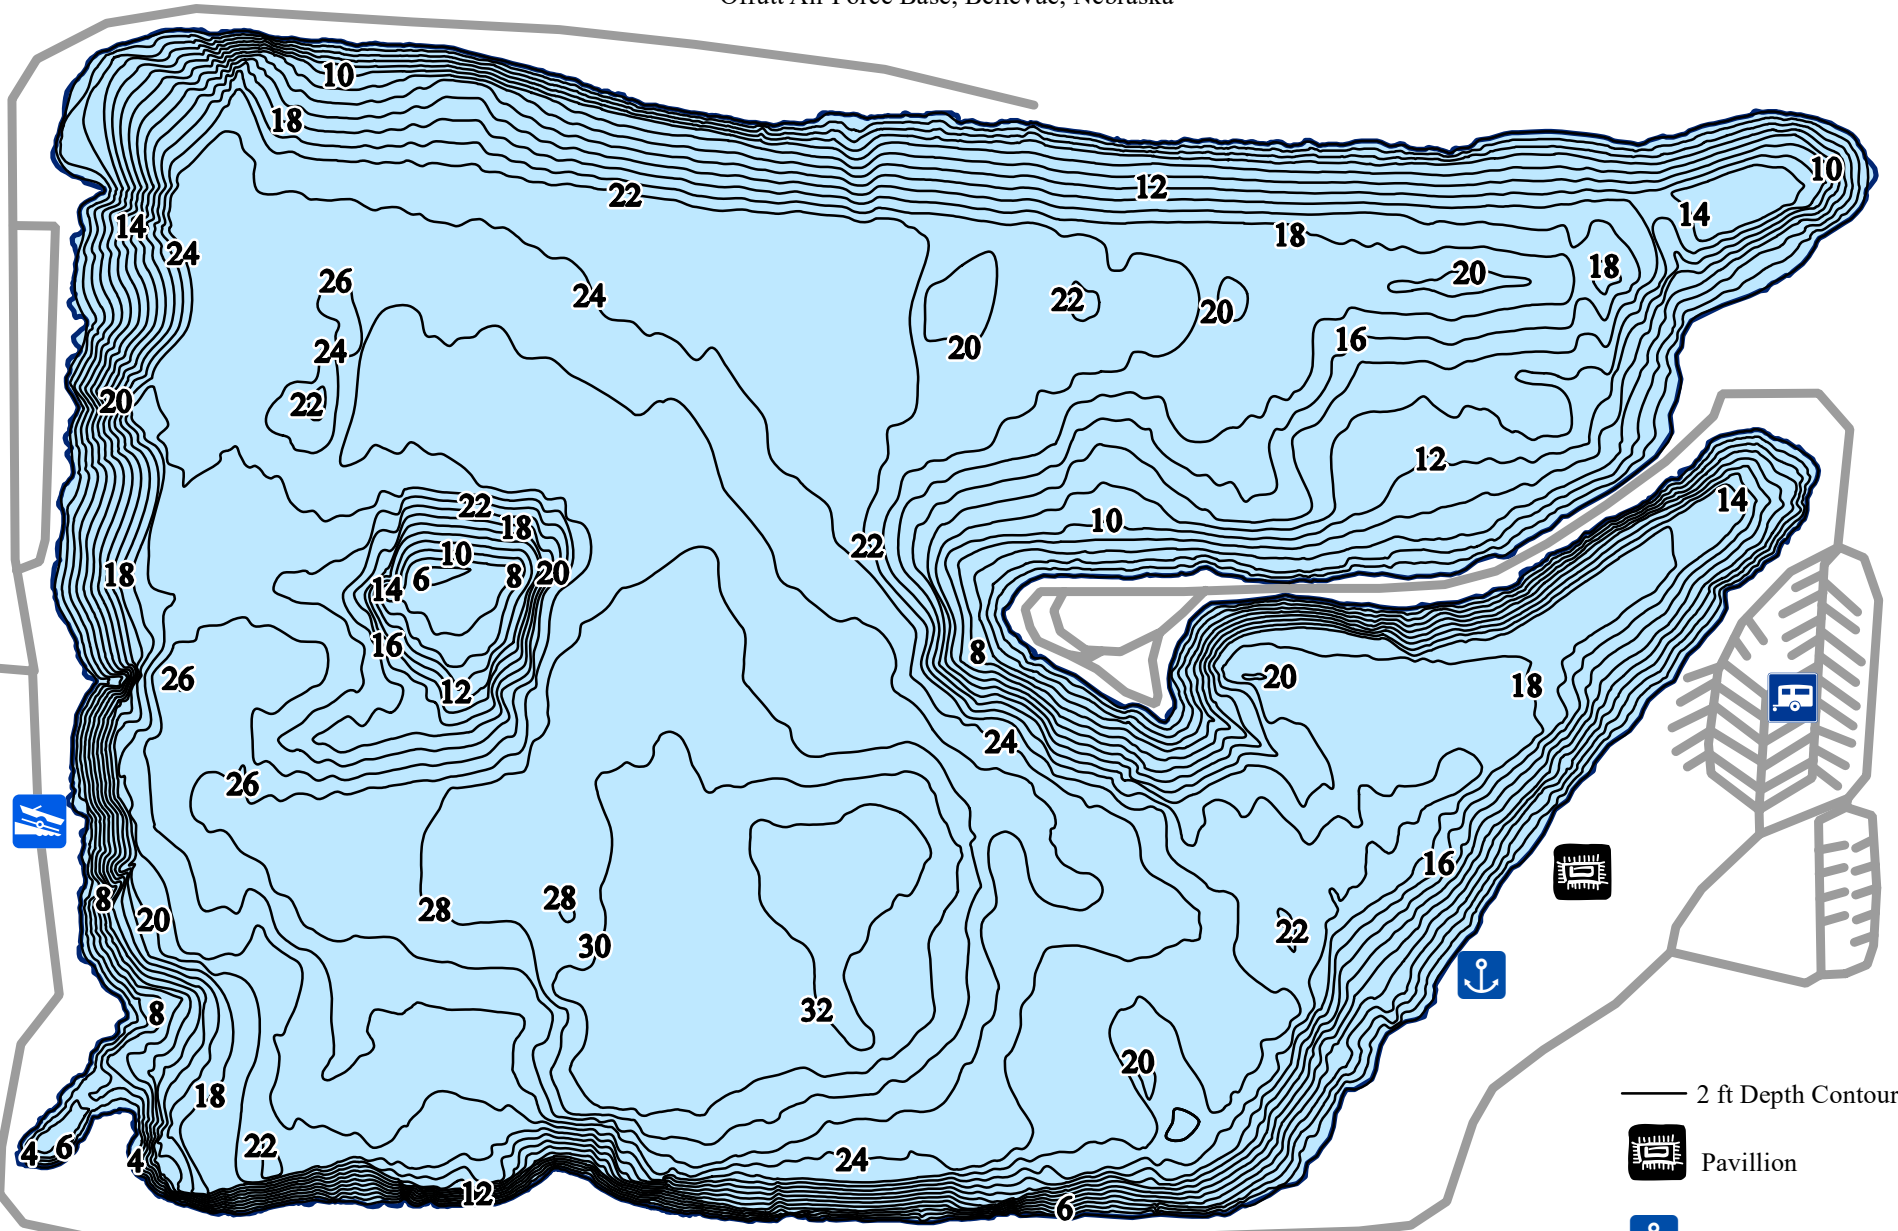

# Offutt Base Lake

Offutt Air Force Base, Bellevue, Nebraska

Created by U.S. Fish and Wildlife Service  
Great Plains Fish and Wildlife Conservation Office  
Pierre, South Dakota  
Note: Contours based on pool elevation of 961 ft in August 2018

- 2 ft Depth Contour
-  Pavilion
-  Cast-A-Ways Boathouse
-  FamCamp
-  Boat Ramp
- Roads