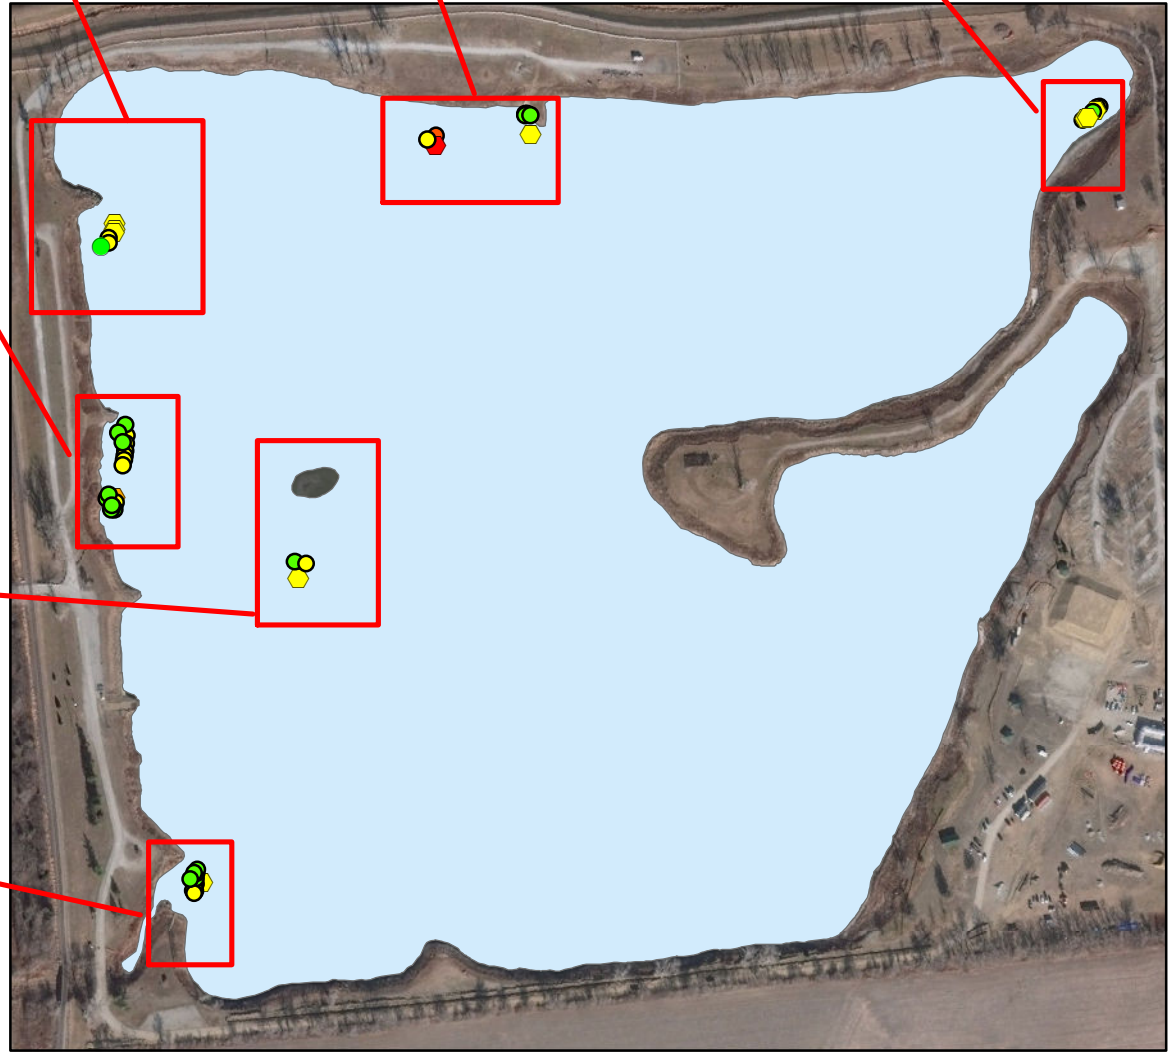

Base Lake Habitat Structures

Legend

Fish_Habitat_Base_Lake

Style Habitat

- Rootwad
- Rootwad + Small Broken Piece
- Safe Haven
- Safe Haven XL
- Safe Haven XL - Laid Down Horizontal
- Trophy
- Trophy XL
- Base Lake

1 inch = 0.1 miles