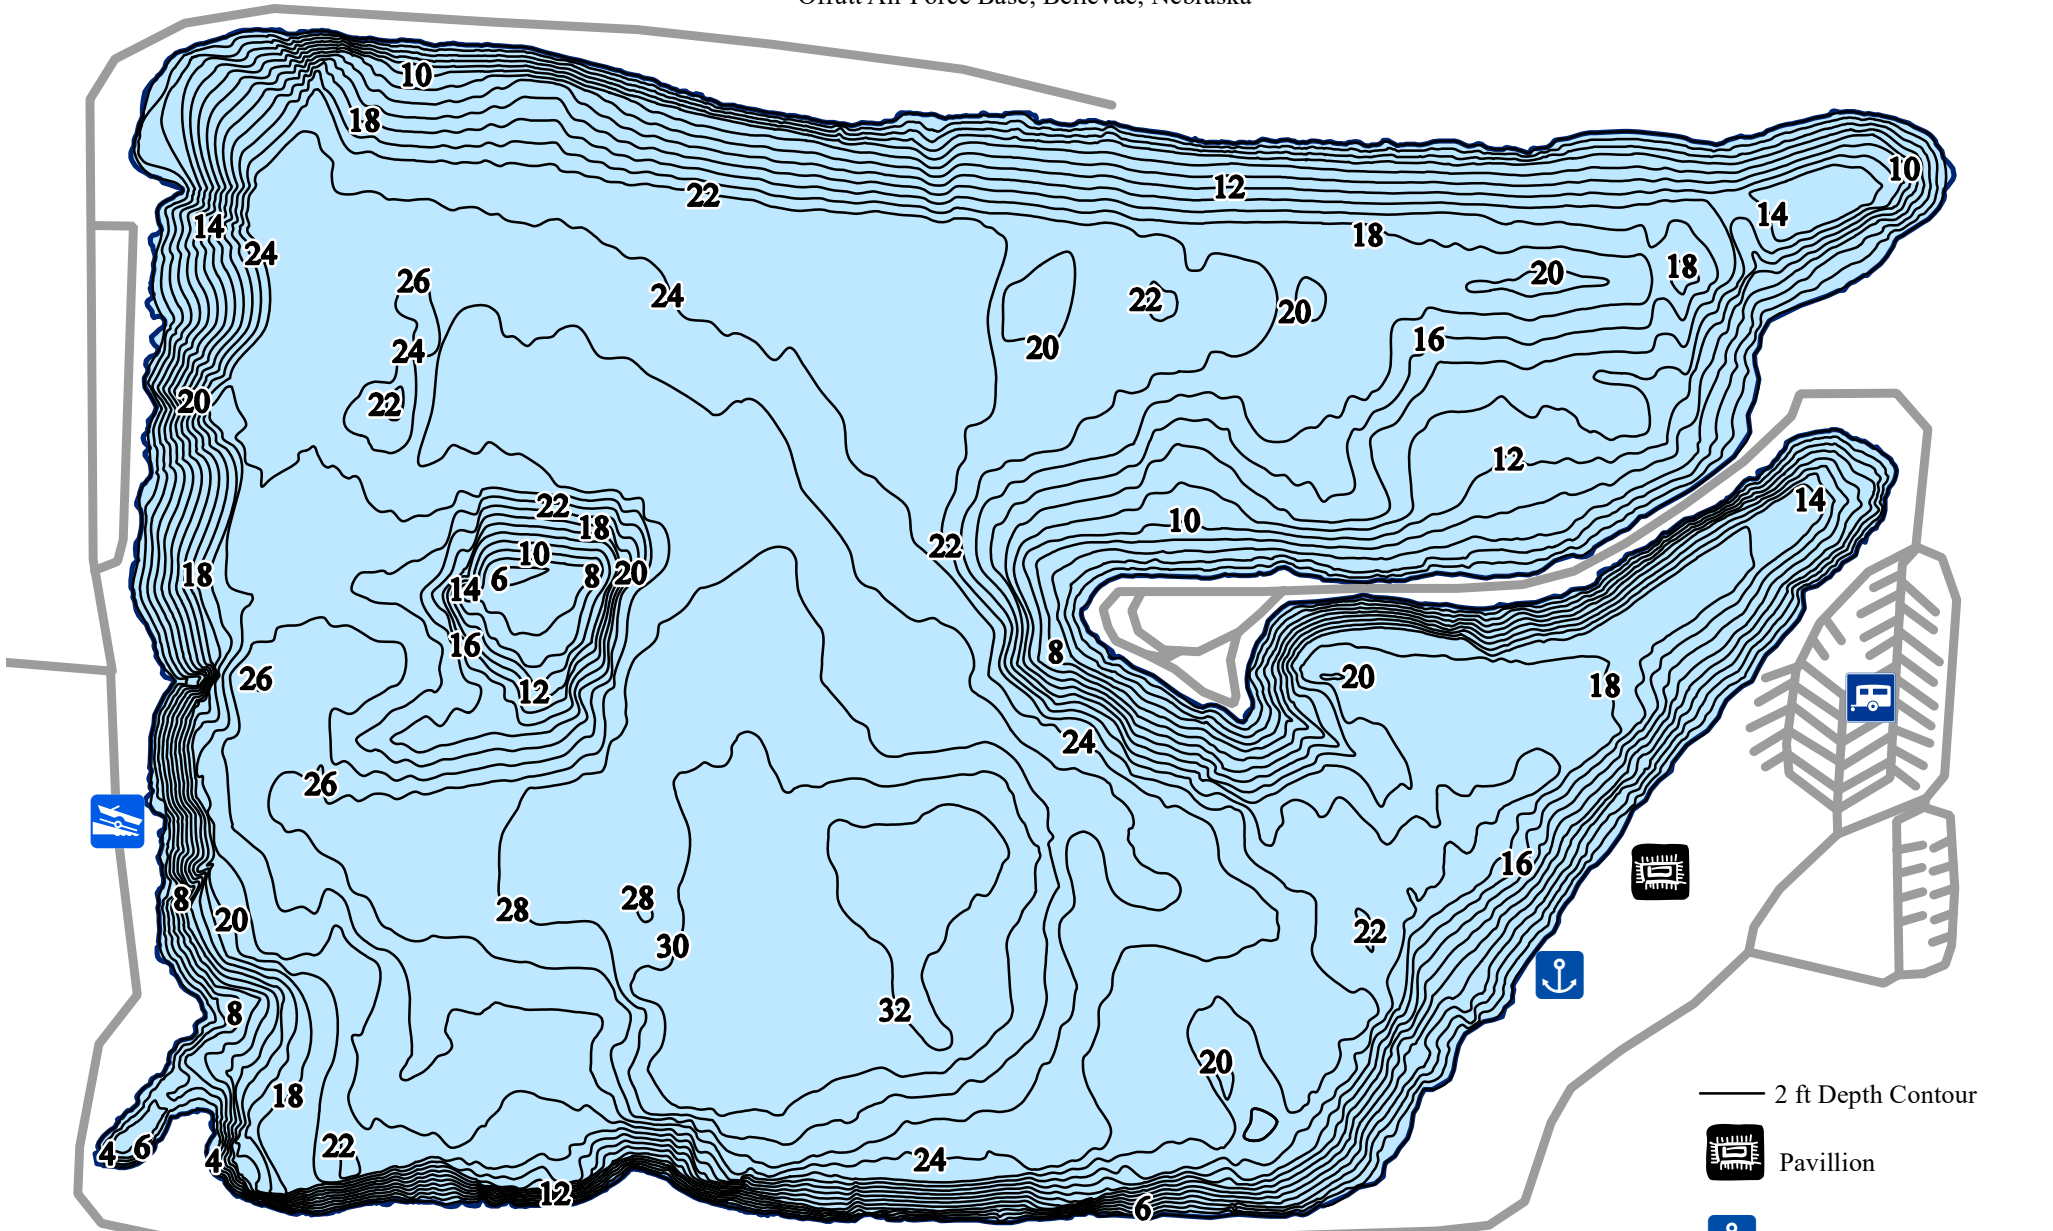

# Offutt Base Lake

Offutt Air Force Base, Bellevue, Nebraska

Created by U.S. Fish and Wildlife Service  
Great Plains Fish and Wildlife Conservation Office  
Pierre, South Dakota  
Note: Contours based on pool elevation of 961 ft in August 2018

- 2 ft Depth Contour
-  Pavillion
-  Cast-A-Ways Boathouse
-  FamCamp
-  Boat Ramp
- Roads