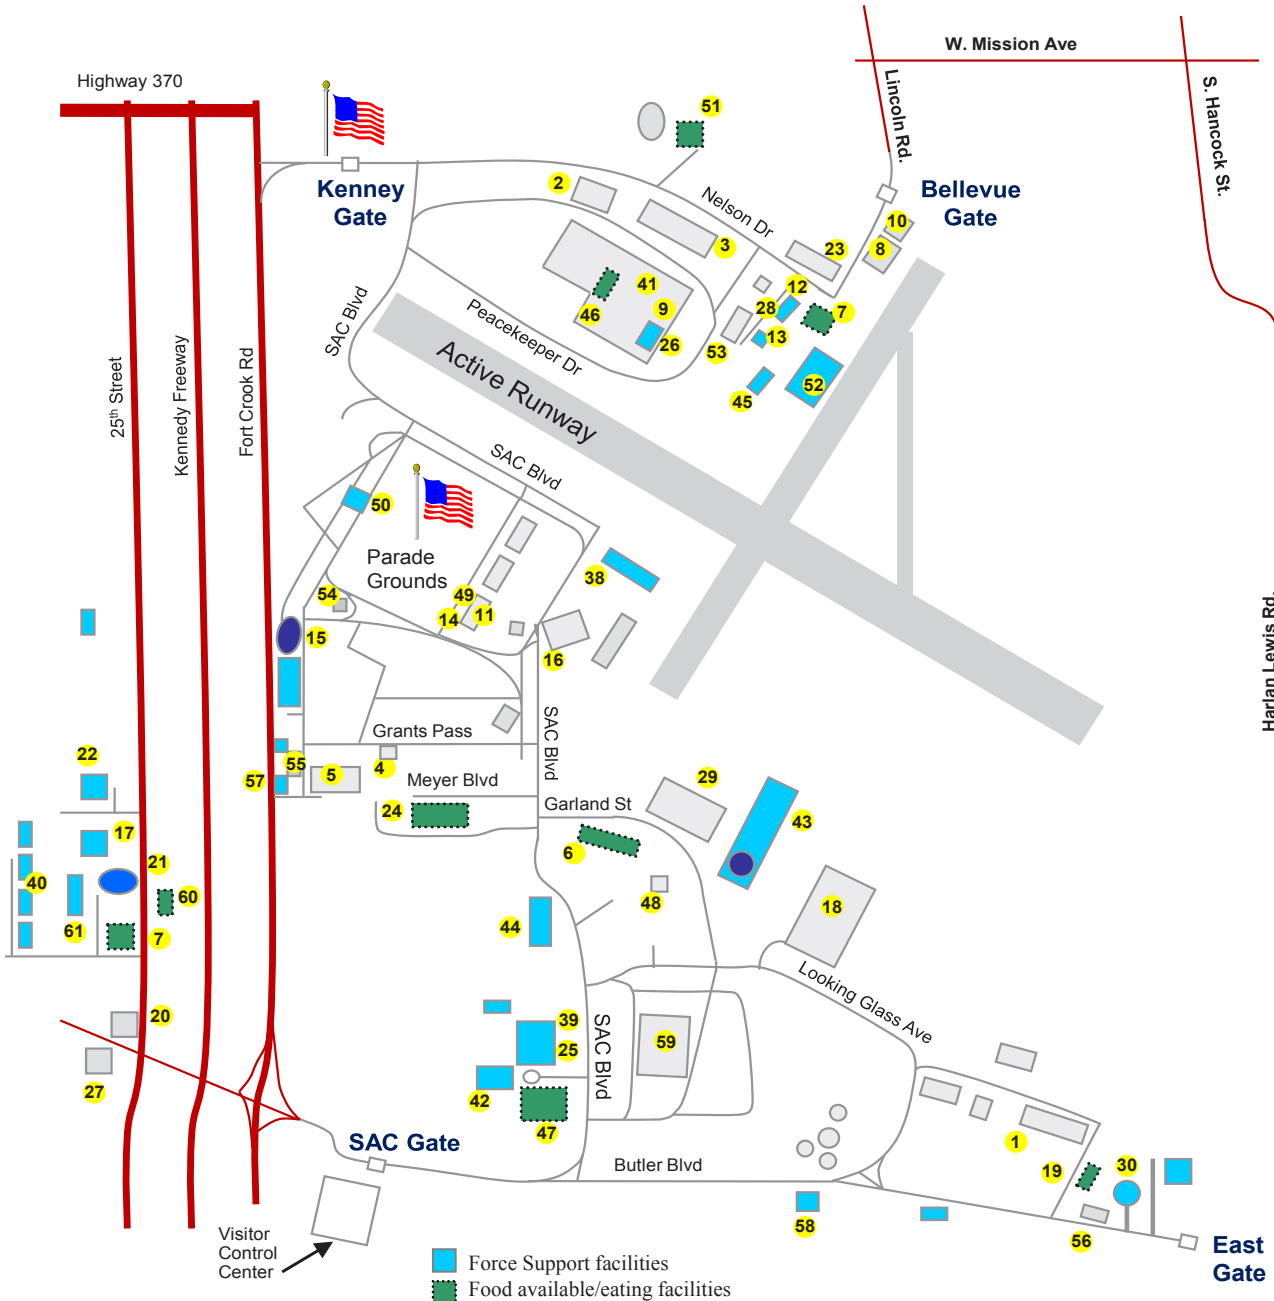

Welcome to
Offutt
 AIR FORCE BASE

LEGEND

55th Wing Headquarters.....1	Base Lake.....31
55th Wing Legal.....2	FAMCamp.....32
55th MSG HQ/55th FSS HQ (Bldg C).....3	Indoor Pavilion.....33
AAFES Admin Office.....4	Boathouse/Dock.....34
AAFES Base Exchange/Food Ct.....5	Picnic Shelters.....35
AAFES Mini Mall.....6	Archery.....36
AAFES Shoppette.....7	9-Hole Disc Golf Course.....37
AFWA.....8	LeMay Aero Club/Flight Training.....38
Airman's Attic.....9	Lodging Check-in/Malmstrom Inn.....39
ALS.....10	Lodging TLF Units.....40
Audio Visual.....11	Martin Bomber Building (Bldg D).....41
Arts & Crafts Center.....12	Offutt Inns Lodging.....42
Auto Car Wash Center.....13	Offutt Field House Fitness Center/ Indoor Pool/HAWC.....43
Band Center.....14	O'Malley Inn, AF Inns Lodging.....44
Base Pool.....15	Outdoor Rec/Equipment Rental/Auto Hobby.....45
Base Operations.....16	Peacekeeper Lanes Bowling.....46
Base Theater.....17	Patriot Club/ITT.....47
Bennie Davis Maintenance.....18	Post Office.....48
Campisi Alert Dining Facility.....19	Public Affairs Office.....49
Capehart Chapel.....20	Quarters 13, AF Inns Lodging.....50
Capehart Pool.....21	Ronald L. King Dining Facility.....51
Child Development Center I.....22	RV Storage Lot.....52
Child Development Center II.....23	SAC Federal Credit Union.....53
Commissary.....24	SAC Memorial Chapel.....54
Dougherty Conference Center.....25	Satellite Pharmacy.....55
Education Center.....26	Security Forces.....56
Ehrling Bergquist Medical Clinic.....27	Thomas S. Power Library.....57
Family Child Care Office.....28	Veterinary Clinic.....58
Fire Station.....29	USSTRATCOM.....59
Four Plex Softball Fields.....30	Willow Lakes Golf Course.....60
	Youth Programs.....61

To access Base Lake, Boathouse, and FAM Camp, use the Bellevue Gate or Kenney Gate.

NEW Bellevue Gate Hours:
 Mon-Fri: 6 a.m. - 2 p.m.
 Closed Weekend and Holidays

NOTE:
 East Gate is permanently closed.