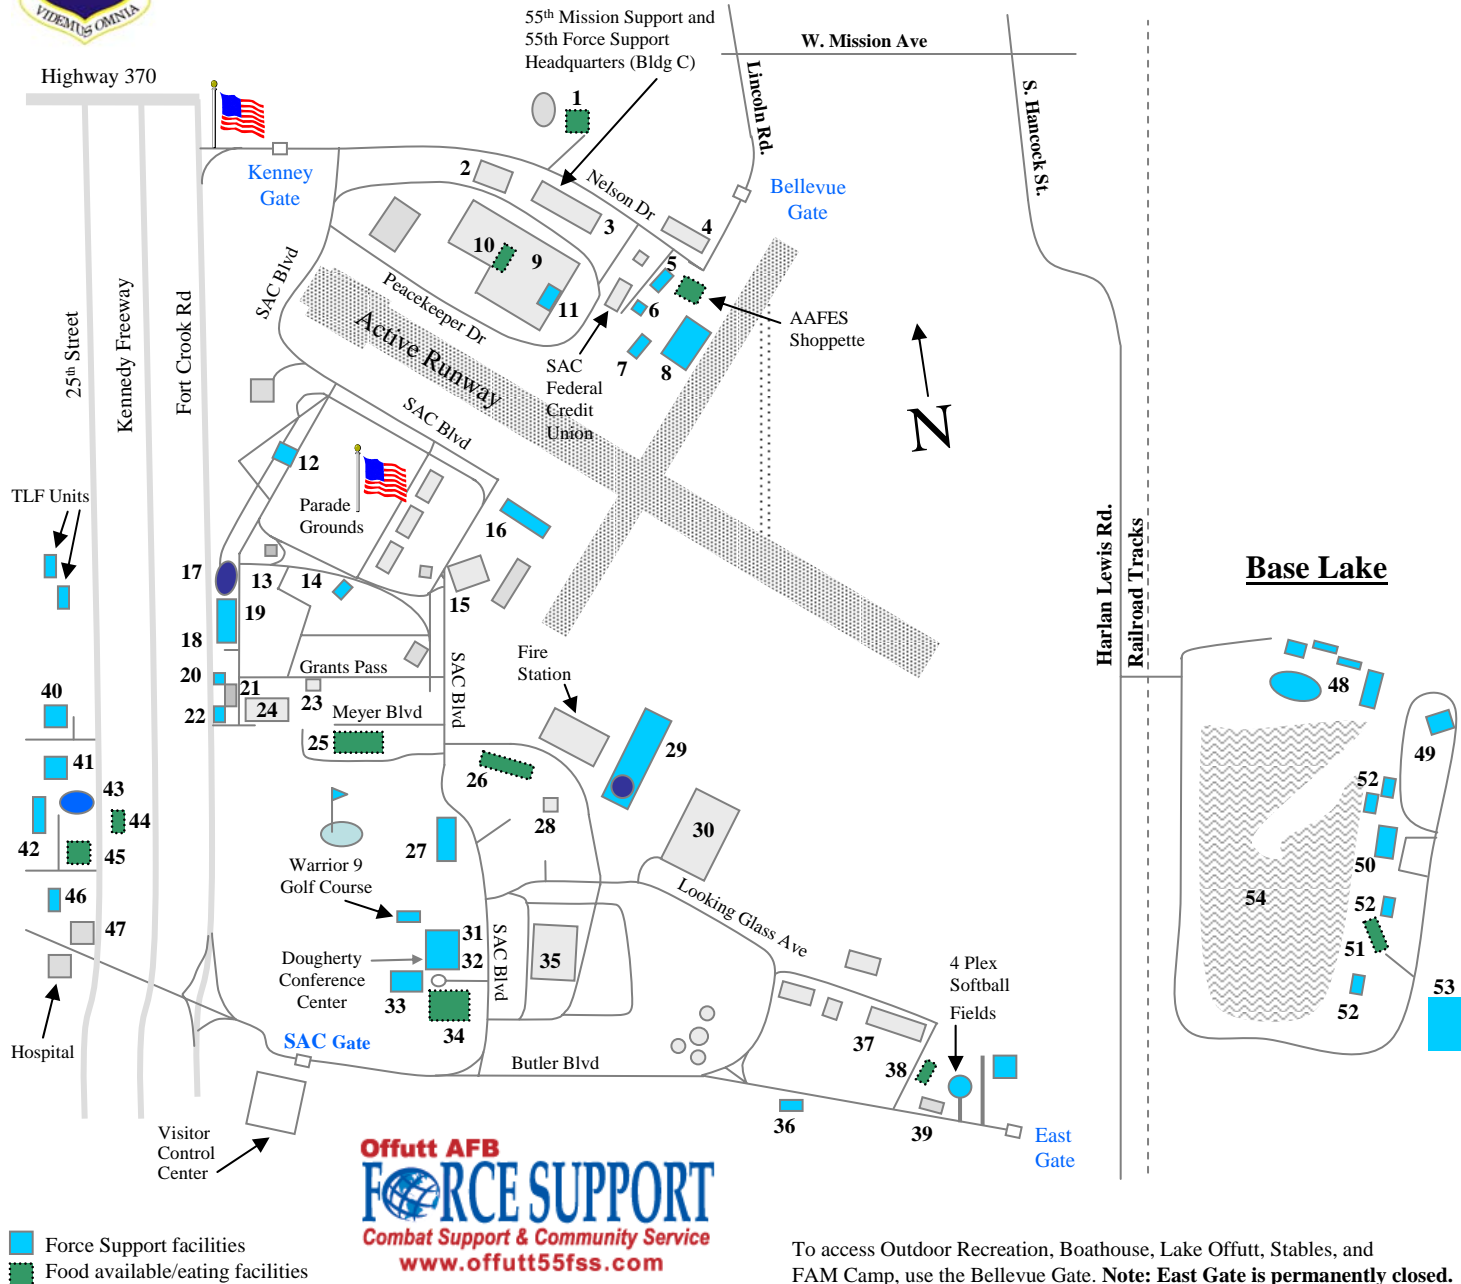

Welcome to Offutt AFB, Nebraska

Legend

- 1 - Ronald L. King Dining Facility
- 2 - 55TH Wing Legal
- 3 - 55TH MSG HQ/55TH FSS HQ (Bldg C)
- 4 - Child Development Center 2
- 5 - Family Child Care Office
- 6 - Auto Car Wash Center
- 7 - Auto Hobby Shop
- 8 - RV Storage Lot
- 9 - Martin Bomber Building (Bldg D)
- 10 - Peacekeeper Lanes Bowling
- 11 - Wood Hobby Shop
- 12 - Quarters 13, AF Inns Lodging
- 13 - SAC Memorial Chapel
- 14 - Offutt Enrichment Center
- 15 - Base Operations
- 16 - LeMay Aero Club/Flight Training
- 17 - Base Swimming Pool
- 18 - Community Center/ITT/SAMS
- 19 - Frame & Design Arts
- 20 - Veterinary Clinic
- 21 - Satellite Pharmacy
- 22 - Thomas S. Power Library
- 23 - AAFES Admin Office
- 24 - AAFES Base Exchange/Food Ct
- 25 - DeCA - Commissary
- 26 - AAFES Mini Mall
- 27 - O'Malley Inn, AF Inns Lodging
- 28 - Post Office
- 29 - Offutt Field House/Fitness Center
- 30 - Bennie Davis Maintenance
- 31 - Lodging Check-in/Malmstrom Inn
- 32 - Dougherty Conference Center
- 33 - Offutt Inns Lodging
- 34 - The Patriot Club
- 35 - USSTRATCOM
- 36 - Equipment Rental
- 37 - 55th Wing Headquarters
- 38 - Campisi Alert Dining Facility
- 39 - Security Forces
- 40 - Child Development Center 1
- 41 - Base Theater
- 42 - Youth Programs
- 43 - Capehart Pool
- 44 - Willow Lakes Golf Course
- 45 - AAFES Shoppette
- 46 - Family Child Care
- 47 - Capehart Chapel
- 48 - Stables
- 49 - FAM Camp
- 50 - Indoor Pavilion
- 51 - Boathouse/Dock
- 52 - Outdoor Pavilions
- 53 - Paintball Range
- 54 - Base Lake

Legend Based on Location

To access Outdoor Recreation, Boathouse, Lake Offutt, Stables, and FAM Camp, use the Bellevue Gate. **Note: East Gate is permanently closed.**

Offutt AFB
FORCE SUPPORT
 Combat Support & Community Service
www.offutt55fss.com

 Force Support facilities
 Food available/eating facilities